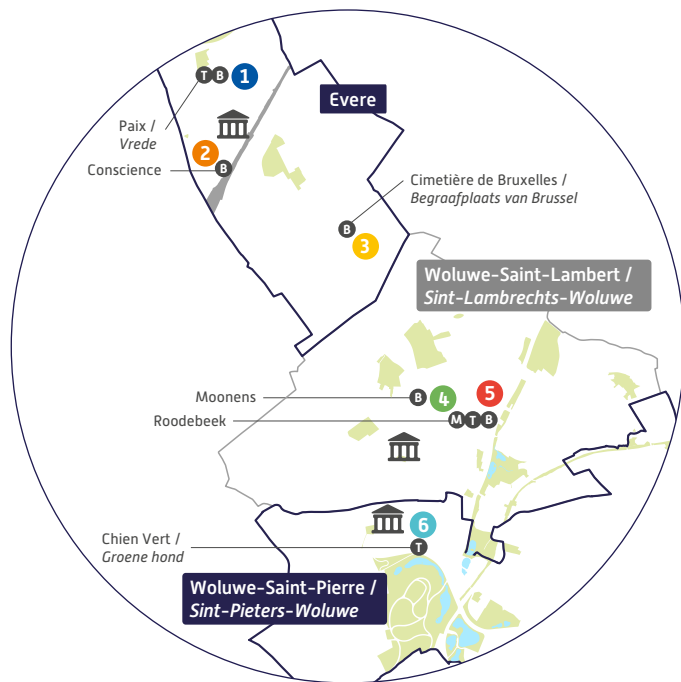

Do you need to connect to the Internet? Do you need to format your CV or want help with your job search? Not comfortable with video calling or banking applications?

Perhaps you simply want to learn how to use a computer and find out about the various possibilities it offers?

Don't wait any longer! Visit a PDS near you!

Maison communale (Town Hall)

M Underground T Tram B Bus

1 Centre Culturel d'Evere L'Entrela (Cultural Centre)

www.lentre.be/missions/epn

Rue de Paris, 43
1140 Evere

+32 (0)499 39 75 16

5 Wolu Cyber Cité

www.wolu-cyber.be

Rue Lola Bobesco, 11 - 1ère étage
1200 Woluwe-Saint-Lambert

+32 (0)2 761 60 18

2 Maison Sociale d'Evere (Social Services Centre)

www.evere.brussels/fr/vivre-a-evere/cpas/lespace-public-numerique

Avenue Henri Conscience, 83
1140 Evere

+32 (0)2 240 60 75

3 Evere PCS De Là Haut PDS

www.pcsdelahaut.wordpress.com

Avenue Platon, 21
1140 Evere

+32 (0)499 39 75 16

4 Wolu-Services

en.woluwe1200.be/wolu-services

Chaussée de Roodebeek, 137
1200 Woluwe-Saint-Lambert

+32 (0)2 740 04 42

LEGEND

Certified PDS

Job seekers

Everyone

Offers training courses

Young people

Accessible to PRM

Seniors

Accessible to visually impaired persons

Please check the PDS opening hours before your visit.