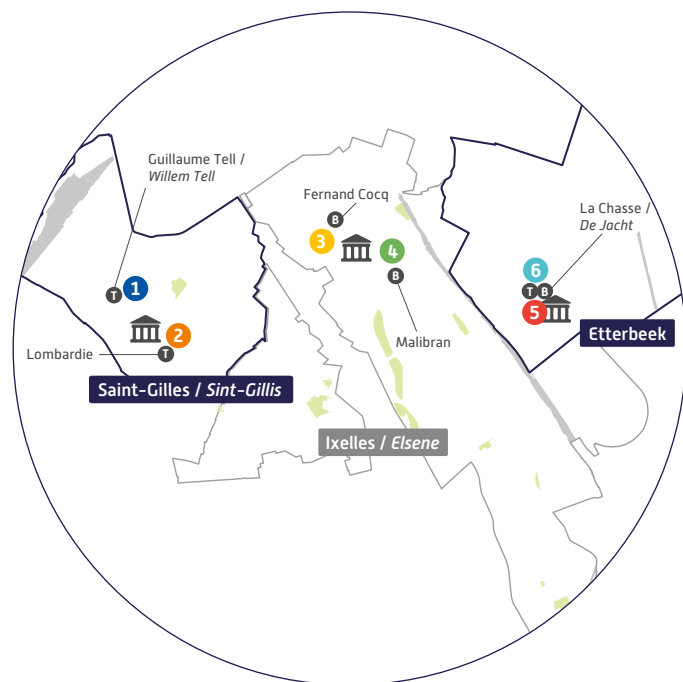

Do you need to connect to the Internet? Do you need to format your CV or want help with your job search? Not comfortable with video calling or banking applications?

Perhaps you simply want to learn how to use a computer and find out about the various possibilities it offers?

Don't wait any longer! Visit a PDS near you!

Maison communale (Town Hall)

M Underground T Tram B Bus

1 L'Atelier du Web PDS

www.atelierduweb.be

Rue du Fort, 37
1060 Saint-Gilles

+32 (0)2 537 02 68

2 Mission Locale de Saint-Gilles

www.mlsg.be

Chaussée de Waterloo, 255 - 2nd floor
1060 Saint-Gilles

+32 (0)2 542 63 21

3 XL PDS

www.biblioxl.be/e/pn/

Rue Mercelis, 19
1050 Ixelles

+32 (0)2 515 64 12

4 Re-sources1050 PDS

www.ixelles.be/site/649-Public-spaces-numeric-EPN

Rue Maria Malibran, 84
1050 Ixelles

+32 (0)2 515 72 50

5 Communal PDS

www.etterbeek.brussels

Avenue des Casernes, 31/1
1040 Etterbeek

+32 (0)2 627 21 11

6 Chass'info

www.chassinfor.be

Chaussée de Wavre, 708
1040 Etterbeek

+32 (0)2 880 30 83

LEGEND

Certified PDS	Job seekers
Everyone	Offers training courses
Young people	Accessible to PRM
Seniors	Accessible to visually impaired persons

Please check the PDS opening hours before your visit.