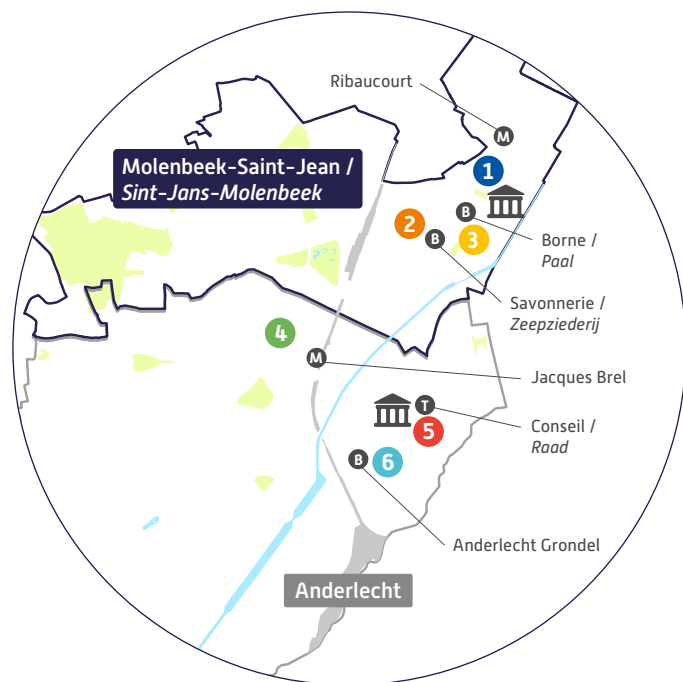

Do you need to connect to the Internet? Do you need to format your CV or want help with your job search? Not comfortable with video calling or banking applications?

Perhaps you simply want to learn how to use a computer and find out about the various possibilities it offers?

Don't wait any longer! Visit a PDS near you!

Maison communale (Town Hall)

M Underground T Tram B Bus

1 asbl Maks (non-profit organisation)

www.maksvzw.org

Rue Mommaerts, 22
1080 Molenbeek-Saint-Jean

+32 (0)2 555 09 90

2 Study Kids Support asbl (non-profit organisation) [SKS]

www.study-kids-support.be

Rue Vanderdussen, 80
1080 Molenbeek-Saint-Jean

+32 (0)2 410 62 94

3 Solidarité Savoir asbl (non-profit organisation)

www.solidarite-savoir.be

Rue de la Colonne, 1A
1080 Molenbeek-Saint-Jean

+32 (0)484 248 917

4 Maison de Quartier Scheut (Community Centre)

Rue Léopold De Swaef, 10B
1070 Anderlecht

+32 (0)490 49 37 65

5 Espace 16Arts

Rue Rossini, 16
1070 Anderlecht

+32 (0)471 77 77 20

6 asbl Maks (non-profit organisation)

www.maksvzw.org

Rue Georges Moreau, 110
1070 Anderlecht

+32 (0)2 555 09 90

LEGEND

Certified PDS

Job seekers

Everyone

Offers training courses

Young people

Accessible to PRM

Seniors

Accessible to visually impaired persons

Please check the PDS opening hours before your visit.