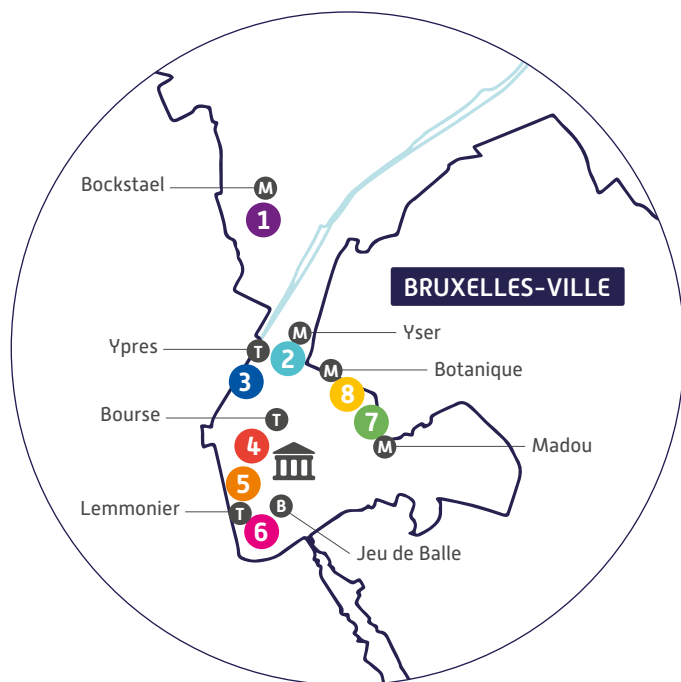

Do you need to connect to the Internet? Do you need to format your CV or want help with your job search? Not comfortable with video calling or banking applications?

Perhaps you simply want to learn how to use a computer and find out about the various possibilities it offers?

Don't wait any longer! Visit a PDS near you!

Maison communale (Town Hall)

Underground Tram Bus

1 Laeken Library PDS

www.bibliolaeken.be

Boulevard Emile Bockstael, 246
1020 Brussels

+32 (0)2 279 37 90

2 Employment Office

www.werkcentraledemploi.be

Boulevard d'Anvers, 26
1000 Brussels

+32 (0)2 211 14 60

3 Centre Informatique BruSurf (Computer Centre)

www.brusurf.wordpress.com

Rue Saint-André, 4
1000 Brussels

+32 (0)2 210 15 80

4 Riches Claires Library PDS

www.bibliorichesclaires.be

Rue des Riches Claires, 24
1000 Brussels

+32 (0)2 548 26 10

5 Bravvo PDS

www.bravvo.be

Rue de la Caserne, 37
1000 Brussels

+32 (0)2 279 65 85

6 Double Click PDS

cpasbxl.brussels/?p=87

Rue Haute, 303
1000 Brussels

+32 (0)2 513 25 15

7 Espace Culture et Développement (Culture and Development Space) Mobile PDS

www.espacecultures.be

Rue du Gouvernement Provisoire, 34A
1000 Brussels

+32 (0)2 425 65 85

8 Action et Recherche Culturelles (ARC) asbl (non-profit organisation) PDS

www.arc-culture-bruxelles.be

Rue de l'Association, 20
1000 Brussels

+32 (0)2 221 11 79

LEGEND

	Certified PDS		Job seekers
	Everyone		Offers training courses
	Young people		Accessible to PRM
	Seniors		Accessible to visually impaired persons

Please check the PDS opening hours before your visit.