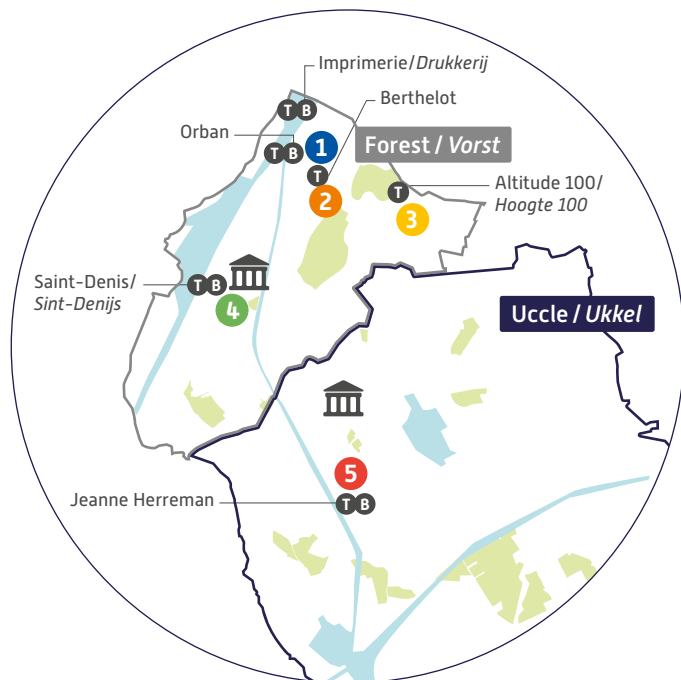

Do you need to connect to the Internet? Do you need to format your CV or want help with your job search? Not comfortable with video calling or banking applications?

Perhaps you simply want to learn how to use a computer and find out about the various possibilities it offers?

Don't wait any longer! Visit a PDS near you!

Maison communale (Town Hall)

Tram Bus

1 Forest 2.0 PDS

www.forest.irisnet.be

Rue de Mérode, 331-333
1190 Forest

+32 (0) 2 535 98 62

2 FQS (Forest-Quartier-Santé) PDS

www.f-q-s.be

Rue Berthelot, 163
1190 Forest

+32 (0)2 340 26 00

3 Partnership Marconi asbl (non-profit organisation)

www.partenariatmarconi.be

Rue Marconi, 37
1190 Forest

+32 (0) 2 343 86 49

4 Espace Info Jeunesse (Youth Info Space)

www.espaceinfojeunesse.be

Chaussée de Brussels, 43
1190 Forest

+32 (0) 332 24 42

5 Uccle PDS

Chaussée d'Alsemberg, 1011
1180 Uccle

+32 (0)2 563 21 89

LEGEND

Certified PDS

Job seekers

Everyone

Offers training courses

Young people

Accessible to PRM

Seniors

Accessible to visually impaired persons

Please check the PDS opening hours before your visit.