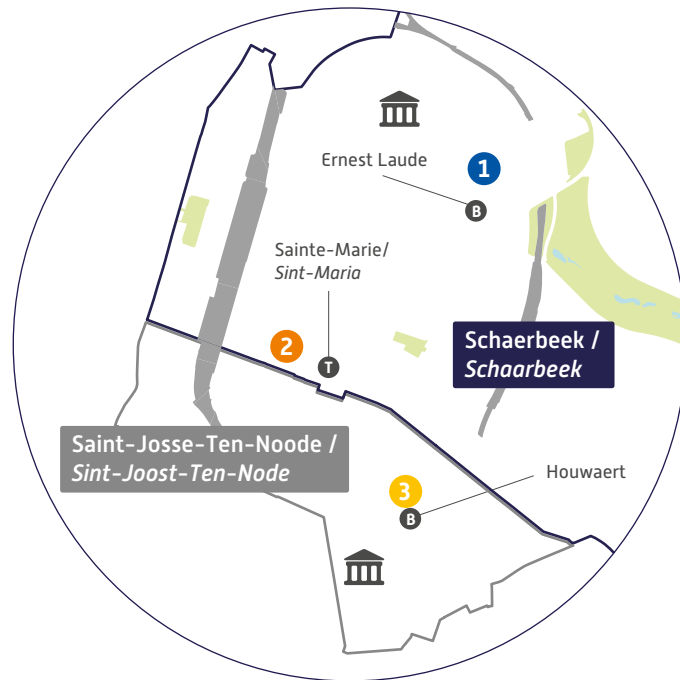

Do you need to connect to the Internet? Do you need to format your CV or want help with your job search? Not comfortable with video calling or banking applications?

Perhaps you simply want to learn how to use a computer and find out about the various possibilities it offers?

Don't wait any longer! Visit a PDS near you!

Maison communale (Town Hall)

Tram Bus

1 EPN1030

www.me-1030.be/espace-digital-1030

Rue de Jérusalem, 46
1030 Schaerbeek

+32 (0)2 247 77 42

2 Wijkpartenariaat - De Schakel

www.schakel.org

Rue Dupont, 58 - 2nd floor
1030 Schaerbeek

+32 (0)2 219 00 64

3 Sapiens PDS

www.fobagra.net/page12.html

Rue du Mérinos, 1b
1210 Saint-Josse-ten-Noode

+32 (0)2 218 44 47

LEGEND

Certified PDS	Job seekers
Everyone	Offers training courses
Young people	Accessible to PRM
Seniors	Accessible to visually impaired persons

Please check the PDS opening hours before your visit.